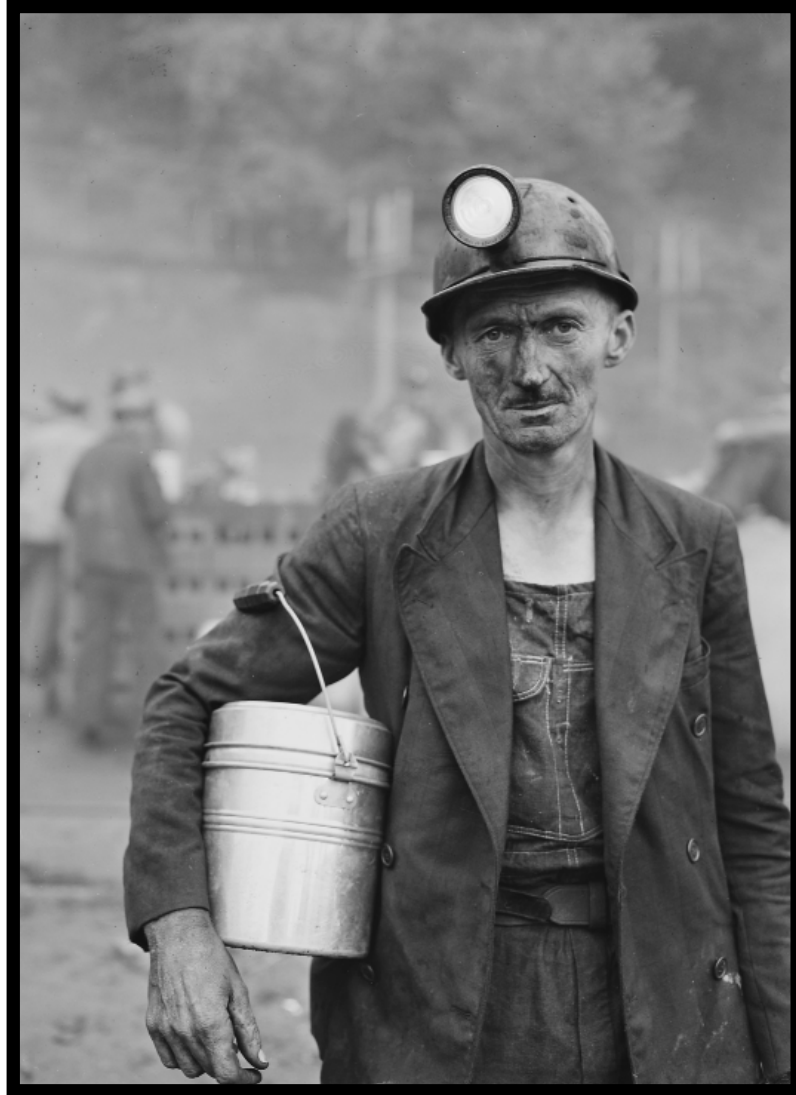

An Old Coal Mining Town

Level H/I

Written and Illustrated by Travis Schaeffer

Simon is riding on a train. He is traveling across Pennsylvania. The train stops in an old coal mining town. Simon walks to a museum in town. Simon learns about how they mined coal in the past.

A **coal mine** is underground.

People dug tunnels into the ground.

People gathered **coal** from the mines. People that worked in coal mines were called **coal miners**.

Simon sees an old photo of a coal miner. The miner is wearing a hat. Simon sees something on the front of the hat. What is on the hat?

Next to the photo is an old coal miner hat. It is the same hat in the photo. The hat has a light on it. Coal mines were very dark. Coal miners needed the light to work in the dark.

Simon sees more old photos.
They show miners using different
tools to dig for coal. What tools are
the miners using
to dig for coal?