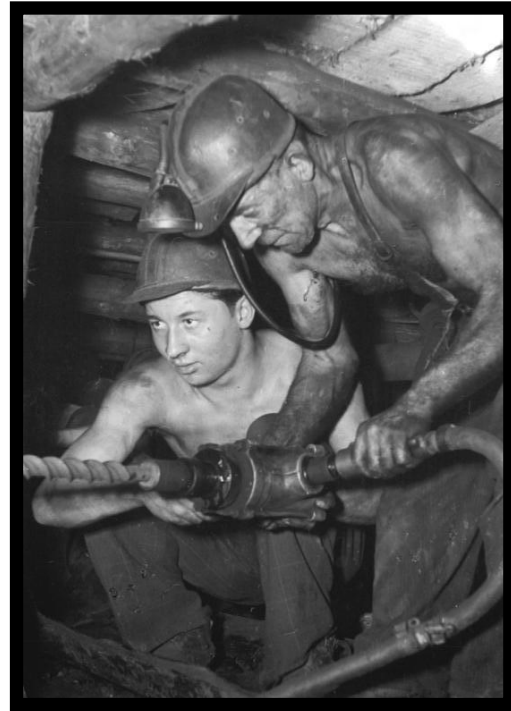

An Old Coal Mining Town

Level H/I

Written and Illustrated by Travis Schaeffer

Simon is riding on a train. He is traveling across Pennsylvania. The train stops in an old coal mining town. Simon walks to a museum in town. Simon learns about how they mined coal in the past.

A **coal mine** is underground.

People dug tunnels into the ground.

People gathered **coal** from the mines. People that worked in coal mines were called **coal miners**.

Simon sees an old photo of a coal miner. The miner is wearing a hat. Simon sees something on the front of the hat. What is on the hat?

Next to the photo is an old coal miner hat. It is the same hat in the photo. The hat has a light on it. Coal mines were very dark. Coal miners needed the light to work in the dark.

Simon sees more old photos.
They show miners using different
tools to dig for coal. What tools are
the miners using
to dig for coal?

DRILL

PICKAXE

SHOVEL

Next to the photo are old tools. They are the same tools

in the photos! Simon sees a

pickaxe, a shovel and a drill.

Coal miners used these tools to

dig for coal.