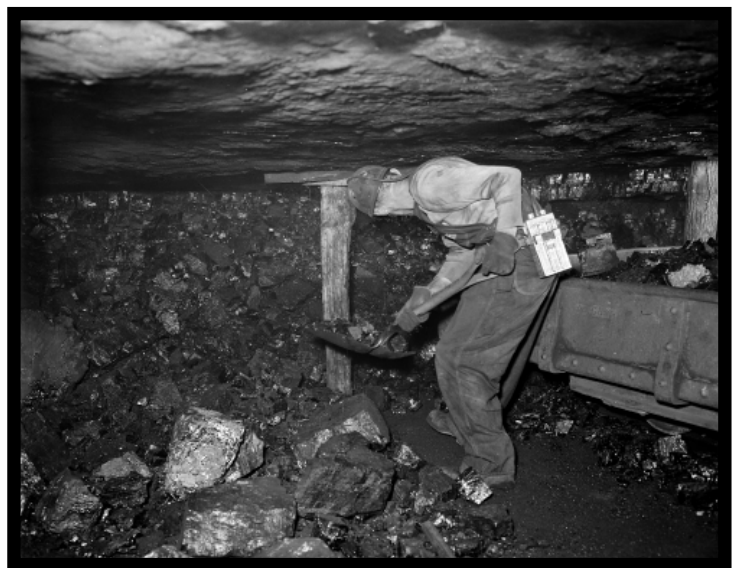

An Old Coal Mining Town

Level H/I

Written and Illustrated by Travis Schaeffer

Simon is riding on a train. He is traveling across Pennsylvania. The train stops in an old coal mining town. Simon walks to a museum in town. Simon learns about how they mined coal in the past.

A **coal mine** is underground.

People dug tunnels into the ground.

People gathered **coal** from the mines. People that worked in coal mines were called **coal miners**.

Simon sees an old photo of a coal miner. The miner is wearing a hat. Simon sees something on the front of the hat. What is on the hat?

Next to the photo is an old coal miner hat. It is the same hat in the photo. The hat has a light on it. Coal mines were very dark. Coal miners needed the light to work in the dark.

Simon sees more old photos.
They show miners using different
tools to dig for coal. What tools are
the miners using
to dig for coal?

Simon sees another old photo. It shows a miner pouring a black powder into a tube.

What is the coal miner making?

Next to the photo is a jar of black powder. It is the same black powder in the photo! A coal miner used black powder to make an explosion.