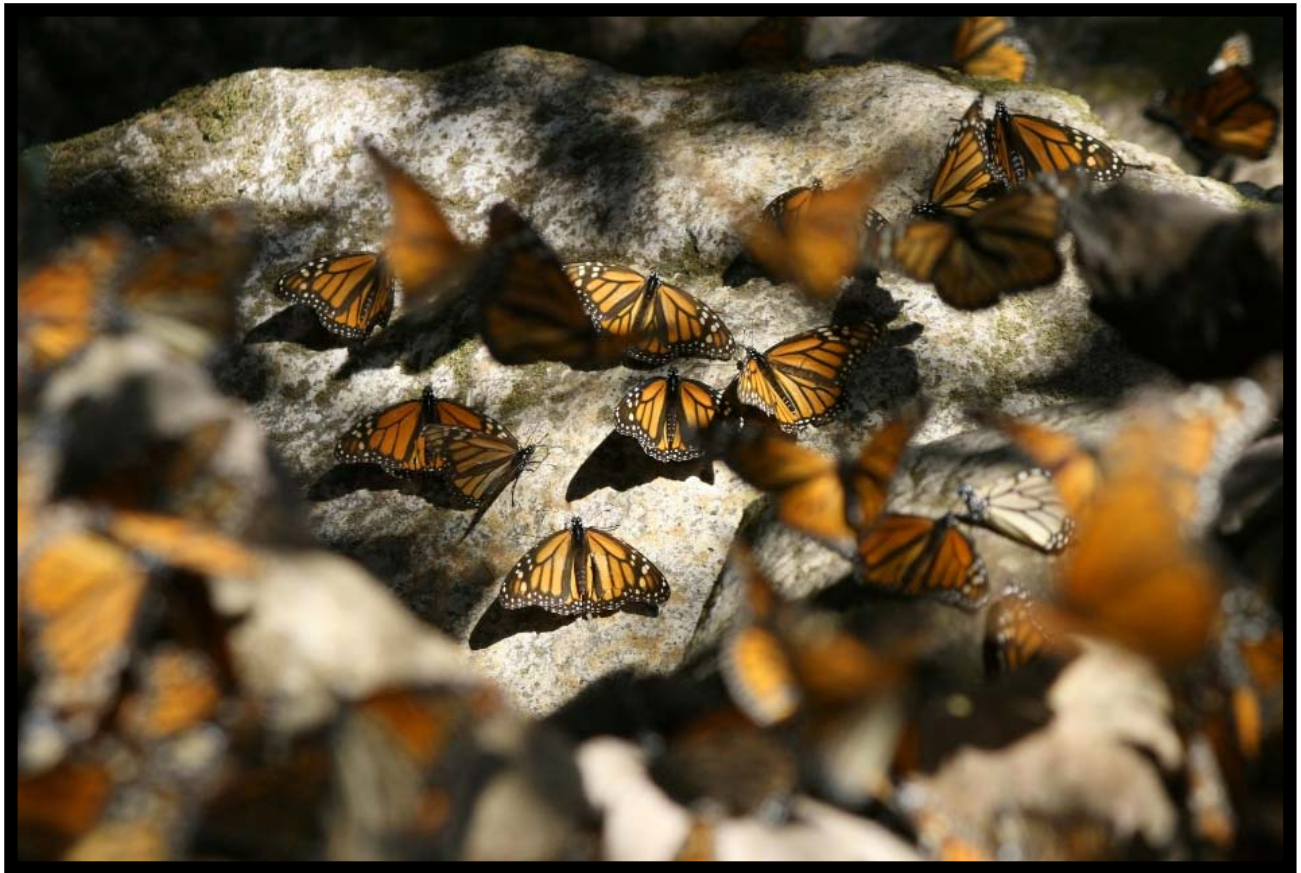

# Monarch Butterfly Migration

Level H/I

Written and Illustrated by Travis Schaeffer

Monarch Butterflies  
are flying in the  
sky. The wings of  
Monarchs are orange.  
The Monarchs are

very large butterflies. North American

Monarch Butterflies are

famous for their

long migration.

Migration means to move. Monarch Butterflies move from place to place. North American Monarch Butterflies move from Canada to Mexico and back again. They travel more than 2,000 miles. It is one of the longest insect migrations in the world.

It is spring. Monarch Butterflies are in Canada. Female Monarchs lay eggs on a leaf. The eggs hatch into caterpillars. The caterpillars eat the leaf. The caterpillars change into Monarch Butterflies.

It is the end of summer in Canada. Female Monarch Butterflies leave Canada. They migrate south to Mexico. Female Monarchs lay more eggs during their migration.